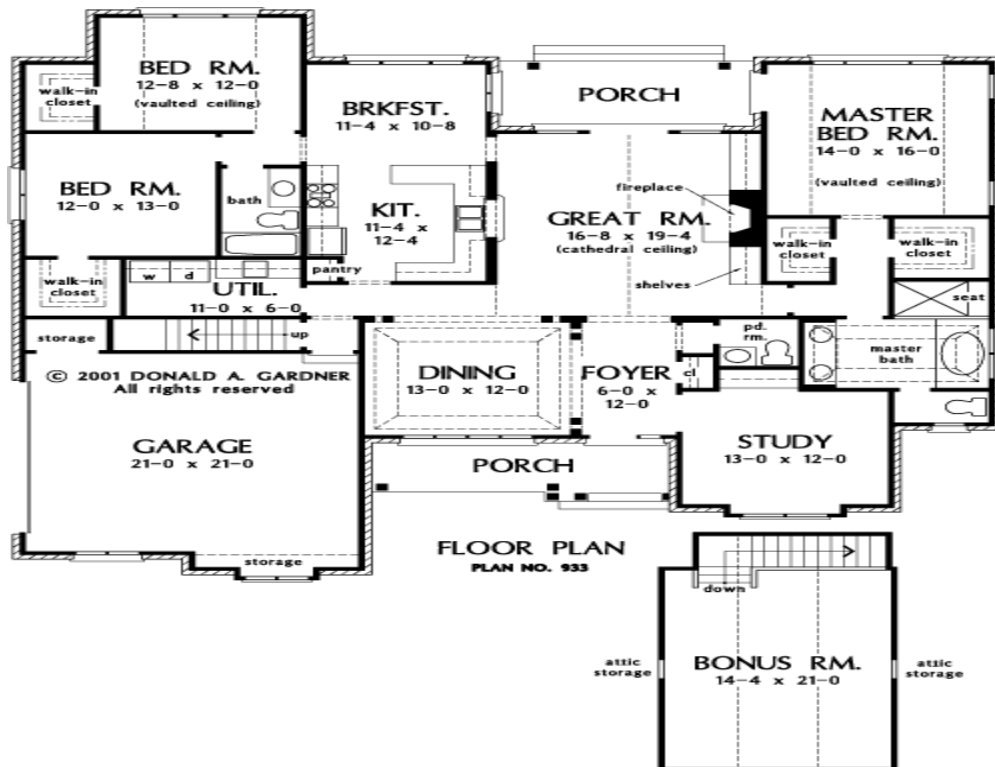

*Dodson Homes,
Inc.*

Presents

The Yankton at Cutalong

2,330 Square Feet

**Open Daily and Weekends
(540) 894-7064 Office
Tammy Dodson-Baldwin (703)509-5003**

Dodson Homes, Inc. Illustrations are the interpretation of the artist and can vary in detail. Room dimensions are approximate. Dodson Homes, Inc. reserves the right to make changes without notice or obligation.